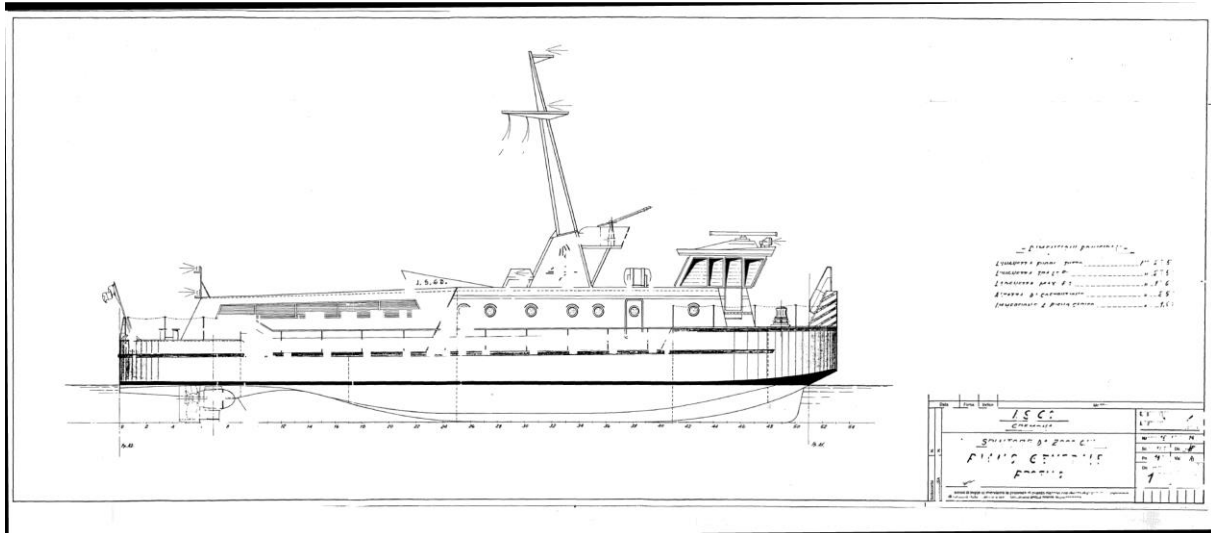

Seller is known with the general conditions for sale, information can be different in details.

Tel: +31 (0)183 642828 M: +31 (0)6 53 244870

E Mail: hs@hsbv.nl www.hsbv.nl