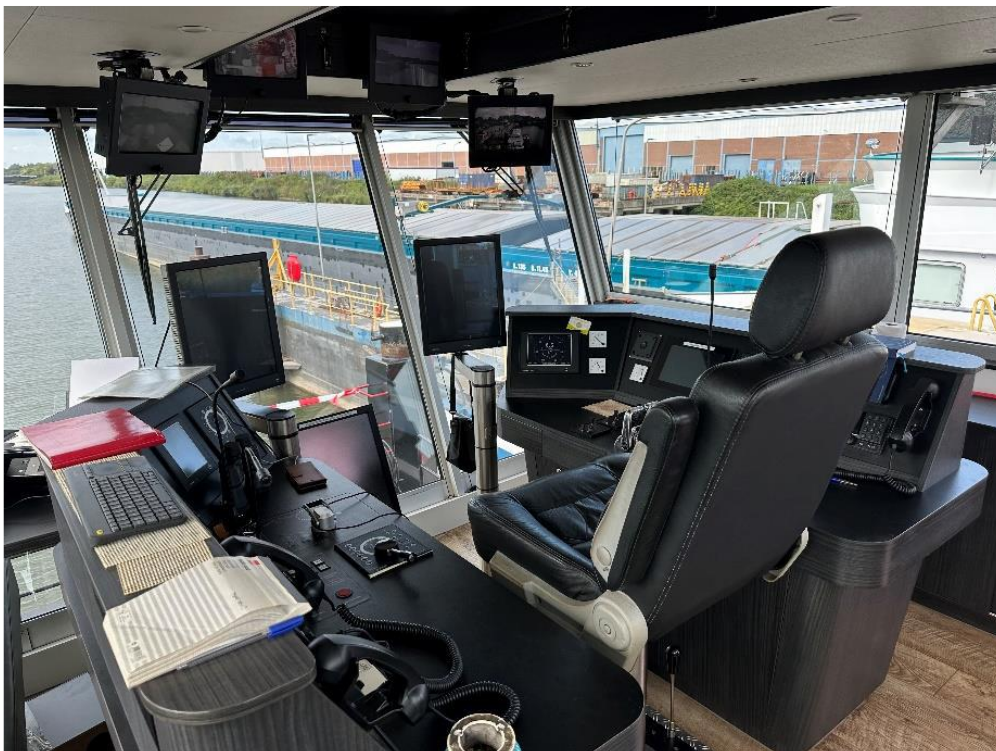

Seller is known with the general conditions for sale, information can be different in details.

Tel: +31 (0)183 642828 M: +31 (0)6 53 244870

E Mail: hs@hsbv.nl www.hsbv.nl